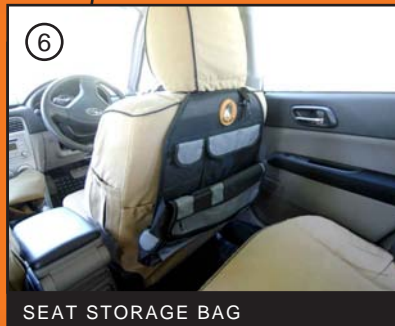

SEAT STORAGE BAG

Hangs behind driver or passenger seat. Universal fit; great for stationary and odds & ends. Folds into satchel with grab handle for out of vehicle use.