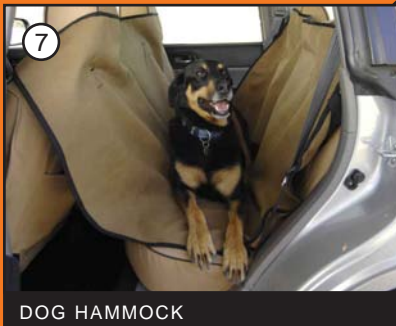

NOW AVAILABLE!
Waterproof Airetec® seat covers, in grey or light khaki.

CANVAS DASHBOARD PROTECTOR

Protects dashboard from sun. Cool, and no glare. Tailored fit; 2/3 handy zipped pockets for field guide books, documents and maps.

SUV LOAD LINER

Protects load bay area, side wheel arches and rear bench from scuffing, scratching, dust and mud. Easy to install – no drilling or glue required. Fits selected SUV's only.

CAR BRA

Protects radiator from twigs, brush and floating objects during deep water crossings. Seconds to install – hooks around bull bar and attaches to wing mirrors. Folds into pouch when not in use.